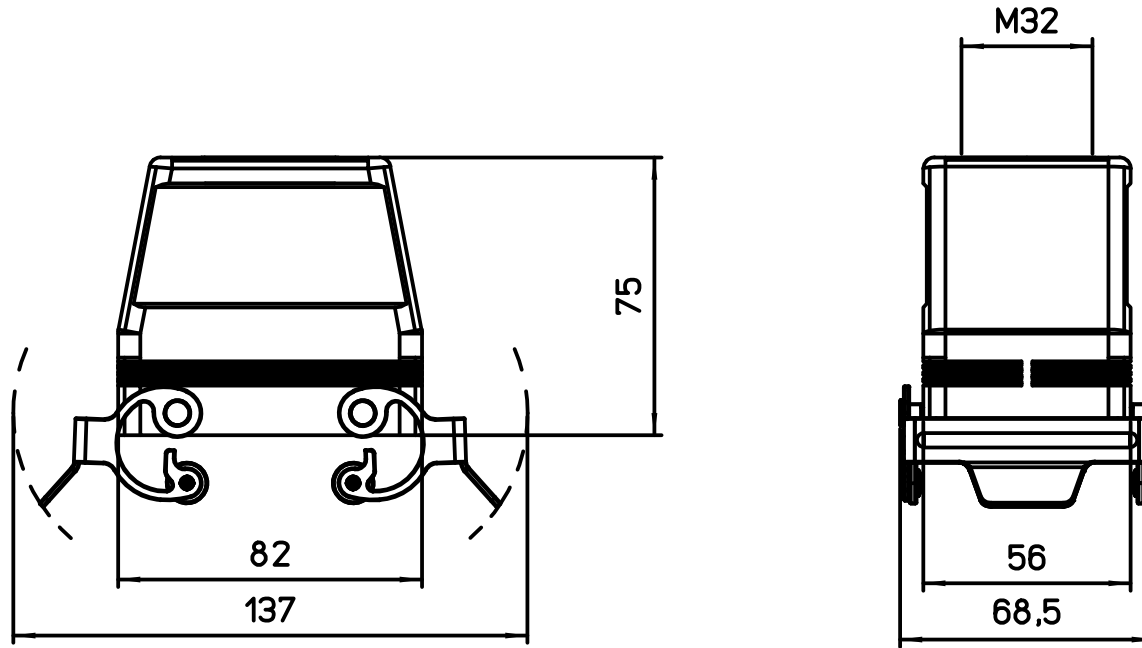

Diritti riservati

All rights reserved

1

2

3

A

A

B

B

REV	DATA	FIRMA	
Dimensione in mm		Simplified representation with dimensions without tolerance	
Original Size A4		MFVX 50 X32 C-TYPE hood, 2 stainless steel levers, M32, top entry	Scale 1:2
Date 19/11/19			
Sign. Pitasi B.			

1

2

3